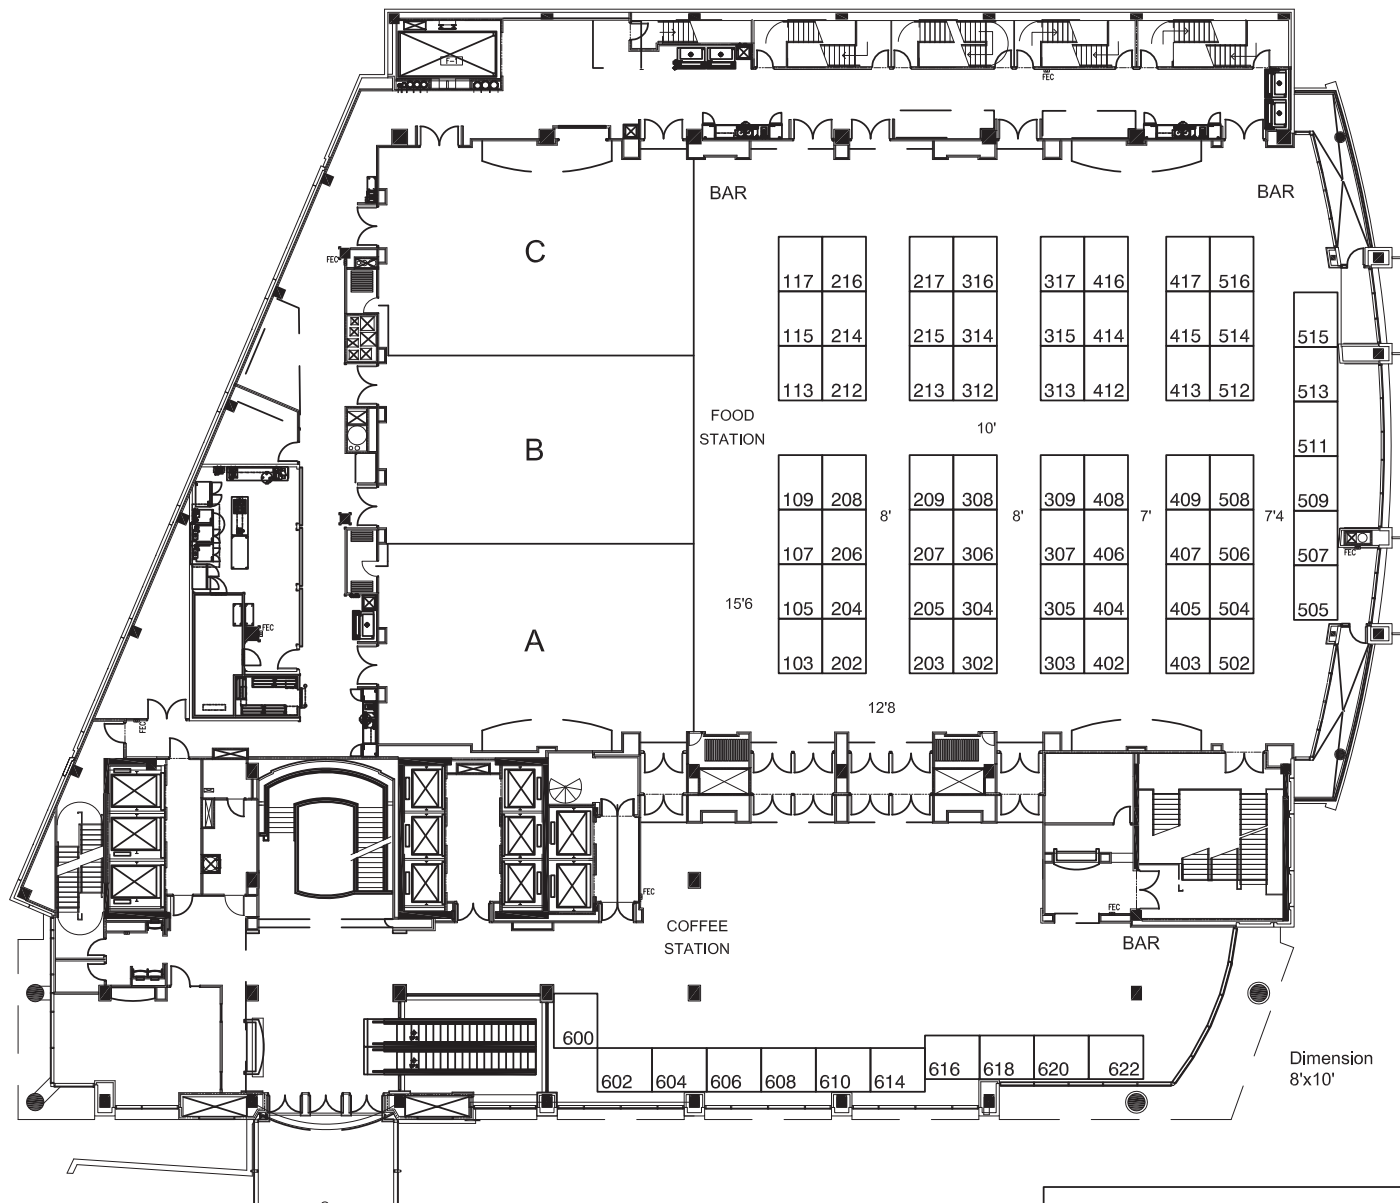

PELICE & BIOENERGY LAYOUT

GRAND BALLROOM LEVEL NORTH TOWER